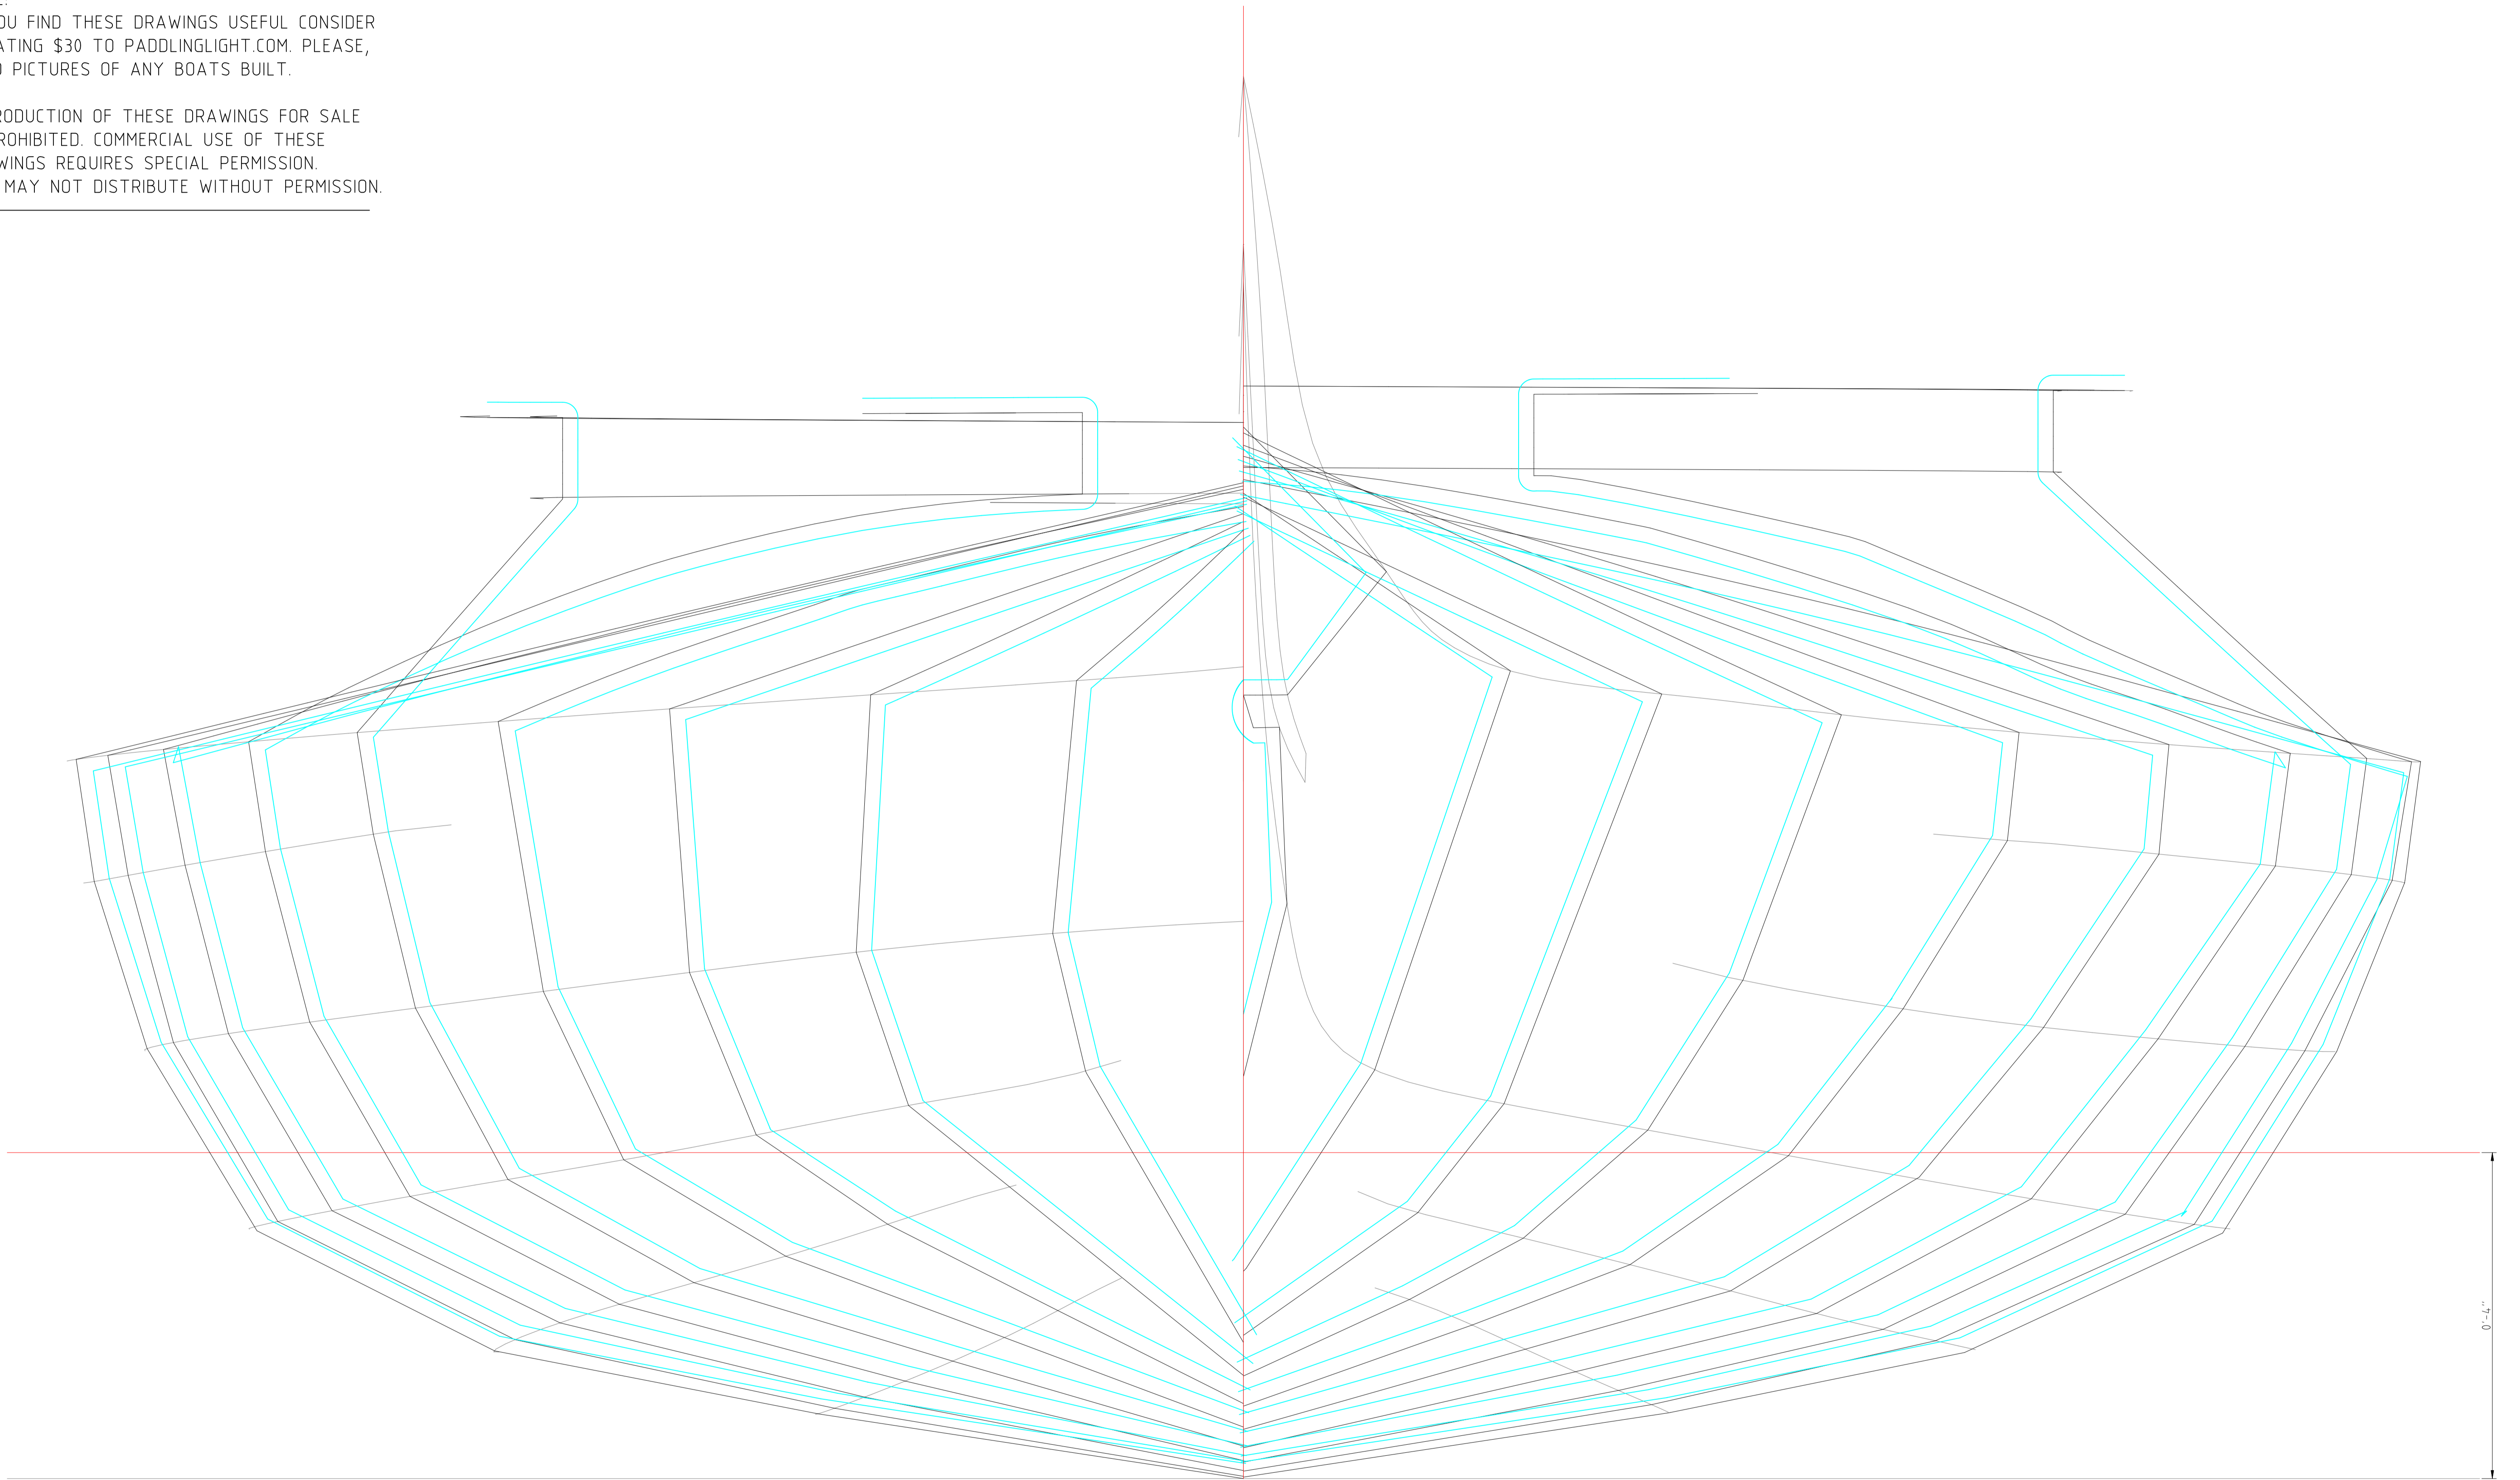

NOTE:
IF YOU FIND THESE DRAWINGS USEFUL CONSIDER
DONATING \$30 TO PADDLINGLIGHT.COM. PLEASE,
SEND PICTURES OF ANY BOATS BUILT.

REPRODUCTION OF THESE DRAWINGS FOR SALE
IS PROHIBITED. COMMERCIAL USE OF THESE
DRAWINGS REQUIRES SPECIAL PERMISSION.
YOU MAY NOT DISTRIBUTE WITHOUT PERMISSION.

Southern Alaskan Baidarka

Baidarka from Southern Alaska
Figure 179 in the Bark Canoes and Skin Boats
of North America.

Drawings Copyright © 2011 Bryan Hansel

Scale: 1:1 Full Sized
Drawing Date
1/20/2011
Station Interval...1'
Strip Size...3/16"

Length over all.....19 feet 7 inches
Design beam.....29 inches
Design draft.....6 inches
Displacement.....575 lbs.
Length of waterline.....19 feet 2 inches